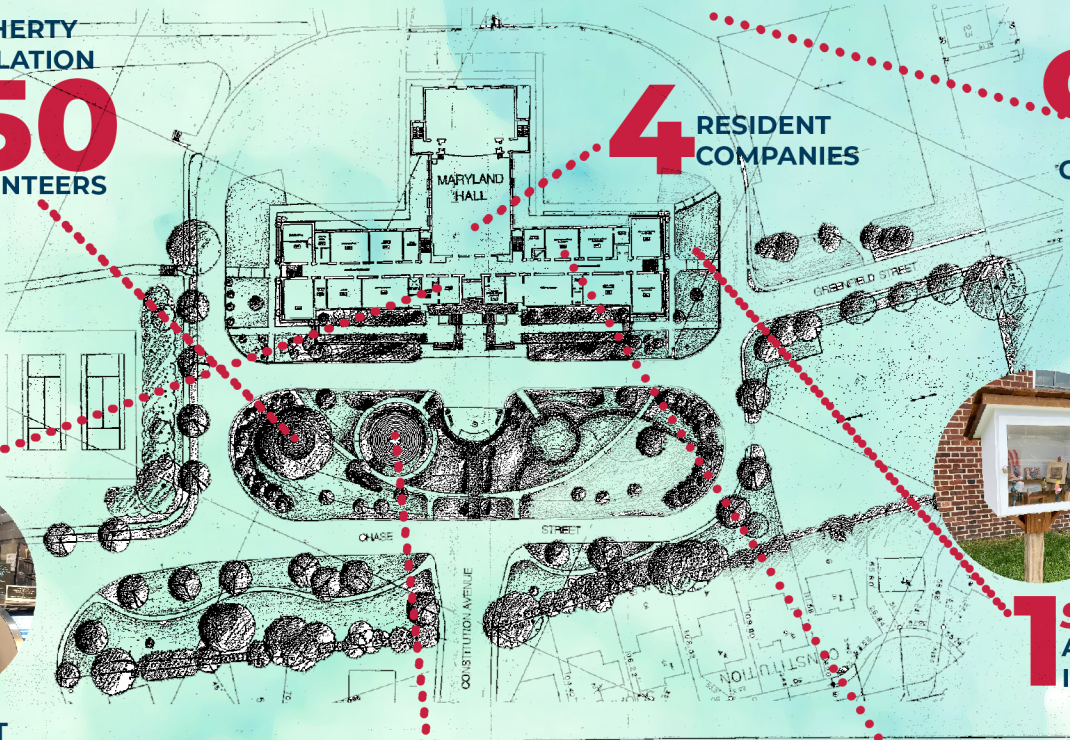

MARYLAND HALL

art for all

Dedicated to *Art for All*, Maryland Hall is the region's cultural core, convening and engaging all people in arts experiences that strengthen community. We welcome, connect, and enrich all with inspiring arts experiences.

1 PATRICK DOUGHERTY NATURE INSTALLATION BUILT BY **150** VOLUNTEERS

4 RESIDENT COMPANIES

one ANNAPOLIS COLLABORATIVE MURAL

1 STUDENT RUN CAFE

1st FREE LITTLE ART GALLERY IN ANNAPOLIS

MARYLAND HALL

Site Plan

James Urban, A.S.I.A. Landscape Architecture

1 NATURE SACRED LABYRINTH

100s CLASSES OFFERED EACH YEAR

Located one mile from Maryland's State Capital, the **75,000** foot historic facility is the hub of our community arts campus. As the central gathering place for cultural events, festivals, commemorations and seasonal community events, we produce building wide exhibitions, classes and concerts in collaboration with local and regional artists and organizations, serving over **100k** community members each year!